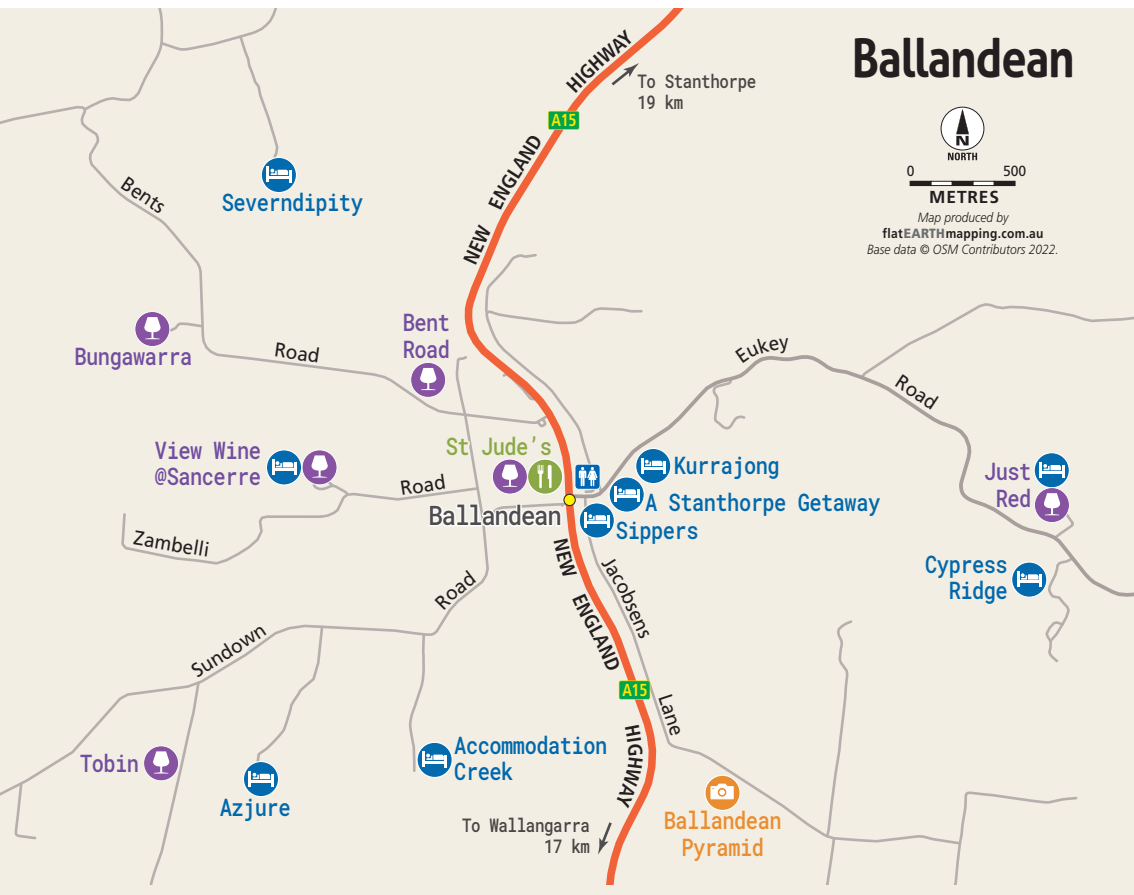

granite belt wine country

To Warwick 40km
To Brisbane 200km
To Gold Coast 252km

Maps produced by flatEARTHmapping.com.au
Base data © Geoscience Australia, OSM
Contributors and the State of Qld 2022.
Maps are indicative of location.
For specific addresses, refer A-Z listing.

Ballandean

Map produced by flatEARTHmapping.com.au
Base data © OSM Contributors 2022.